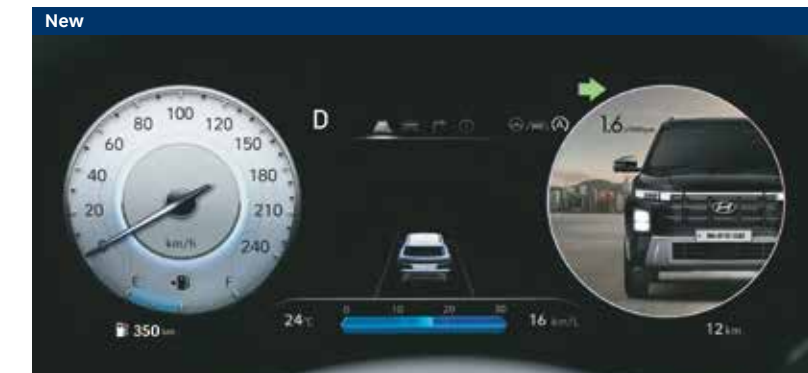

6 Airbags standard

Protects what matters the most.

The new Hyundai CRETA comes equipped with 70+ advanced safety features including six airbags, as standard. This SUV is a reassuringly secure sanctuary for its occupants.

36 Standard safety features

Surround view monitor (SVM)

Electric parking brake with auto hold

Blind-spot view monitor (BVM)

Tyre pressure monitoring system: Highline

Other features: ECM mirror with SOS button | ISOFIX | Front and rear parking sensors