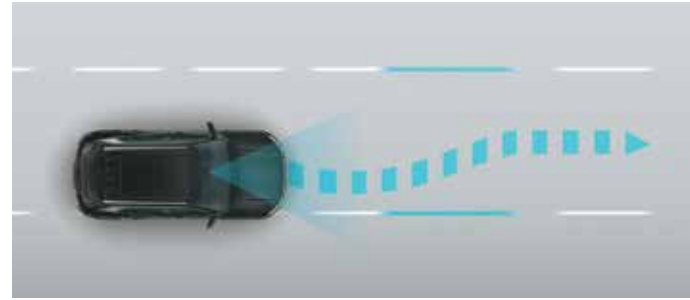

Blind-spot Collision - Avoidance Assist (BCA) & Blind-spot Collision Warning (BCW)

Lane Keeping Assist (LKA)

Lane Departure Warning (LDW)

Hyundai SmartSense New

Level 2 ADAS.

The new Hyundai CRETA is alive with Hyundai SmartSense-Level 2 ADAS. It assists the driver by deploying advanced safety features thereby making the road safe for the passengers and the pedestrians as well. Now you can look forward in a relaxed manner and devote yourself to the most important thing, the pleasure of driving. And let the advanced driver assistance system be your reliable companion that ensures you master every challenge on the road with confidence.